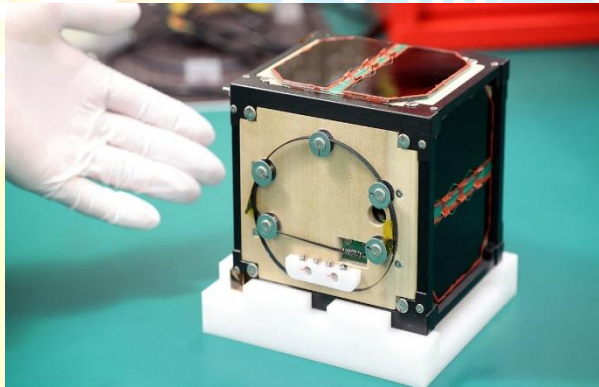

### WHAT'S IN THE NEWS?

LignoSat, a compact wooden satellite crafted with sustainable Japanese woodworking, aims to test wood's resilience in space and explore its eco-friendly potential for reducing orbital debris. Its success could pave the way for wood as a material in future space habitats.

### Compact and Sustainable Design:

- LignoSat is a small, 10 cm cube-shaped satellite weighing just 900 grams. It is uniquely crafted from magnolia wood, assembled using traditional Japanese woodworking