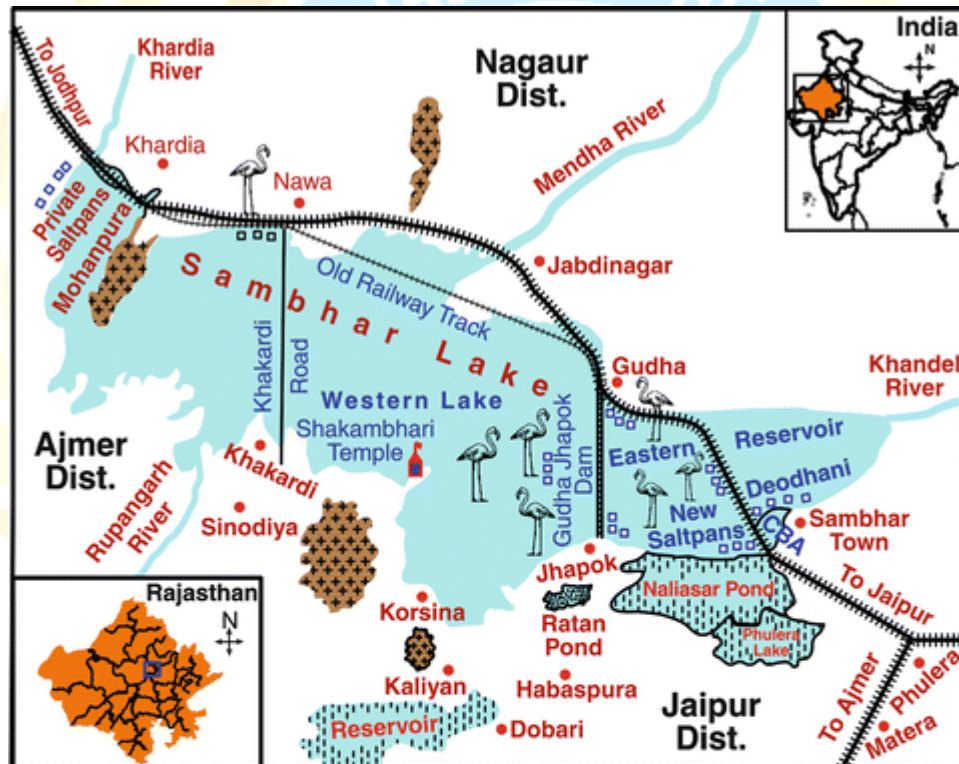

## SAMBHAR LAKE: PLACES IN NEWS

**NEWS:** Over 40 migratory birds died at **Sambhar Lake** in Rajasthan.

### About Sambhar Lake

- **Location:** About 80 km southwest of Jaipur in east-central Rajasthan and is India's largest inland salt lake.
- **Formation:** Formed in a depression of the **Aravalli Range**, it has a rich history, with its salt supply utilized by the **Mughal dynasty** and later jointly managed by the princely states of Jaipur and Jodhpur.
- **Ramsar Site:** Recognized as a wetland of **international importance** since 1990.
- **Salt Production:** The lake is a major salt producer, housing one of India's largest salt manufacturing units.

# PL RAJ IAS & IPS ACADEMY

MAKING YOU SERVE THE NATION

- **Biodiversity:** The area has **xerophytic vegetation** and is home to flamingoes, pelicans, and other waterfowl.

**Source:** <https://www.hindustantimes.com/cities/jaipur-news/over-40-migratory-birds-died-at-sambhar-lake-in-rajasthan-officials-101730032038799.html>