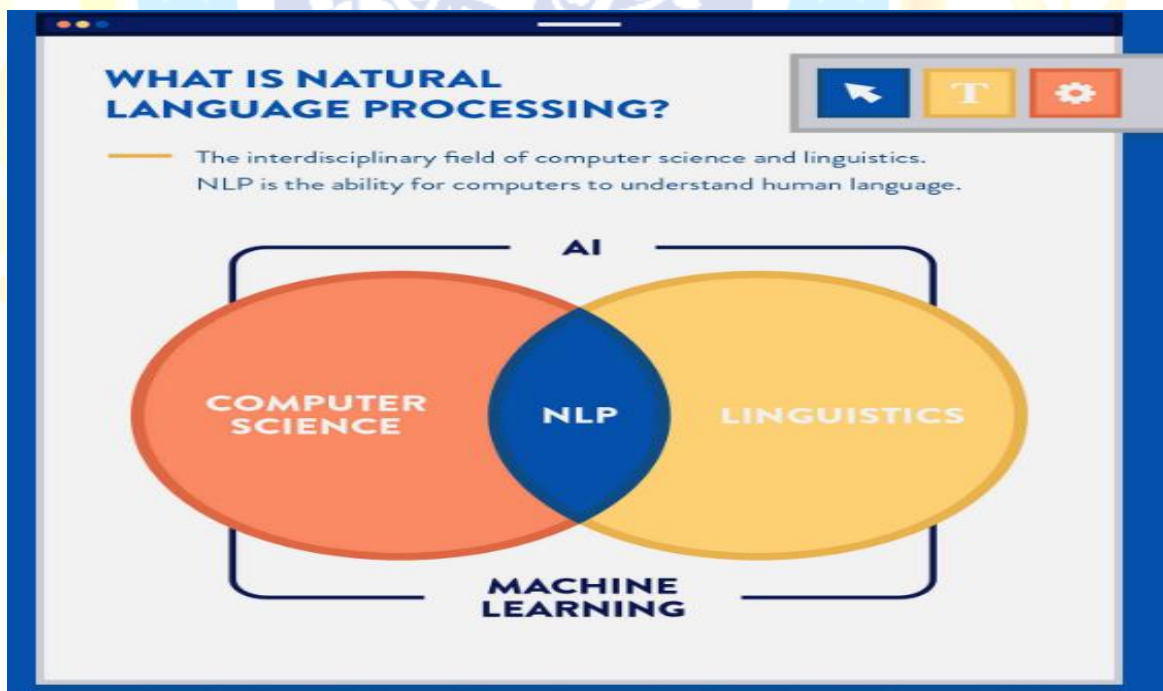

QUANTUM COMPUTING: SCIENCE & TECHNOLOGY

NEWS: How quantum computing can make large language models even better

WHAT'S IN THE NEWS?

Embracing QNLP and QGen-AI, and advancements in time-series forecasting, can pave the way for more efficient and performant AI systems

- **High Energy Consumption:**
Large language Models (LLMs) like GPT-3 consume vast energy—1,287 MWh for training, equivalent to 120 years of an average household's energy use, raising sustainability concerns.
- **Hallucinations & Pre-training Limitations:**
LLMs often produce factually incorrect outputs ("hallucinations") due to reliance on pre-trained data, lacking real-time verification, which limits their accuracy.
- **Syntactic Struggles:**
While LLMs excel at semantics, they often misinterpret complex grammatical structures, leading to inaccurate text generation.
- **Quantum Computing:**
Quantum computing can reduce LLMs' energy needs by leveraging quantum phenomena like superposition, enhancing efficiency.
- **Quantum NLP (QNLP):**
Quantum Natural Language Processing (QNLP) integrates syntax and semantics more effectively, reducing hallucinations and improving text comprehension.

PL RAJ IAS & IPS ACADEMY

MAKING YOU SERVE THE NATION

- **Quantum Generative Model (QGen):** QGen handles time-series data with fewer parameters, offering more efficient pattern recognition and problem-solving.
- **Research Insights:** A Japanese study showed QGen AI outperforms classical models in financial problem-