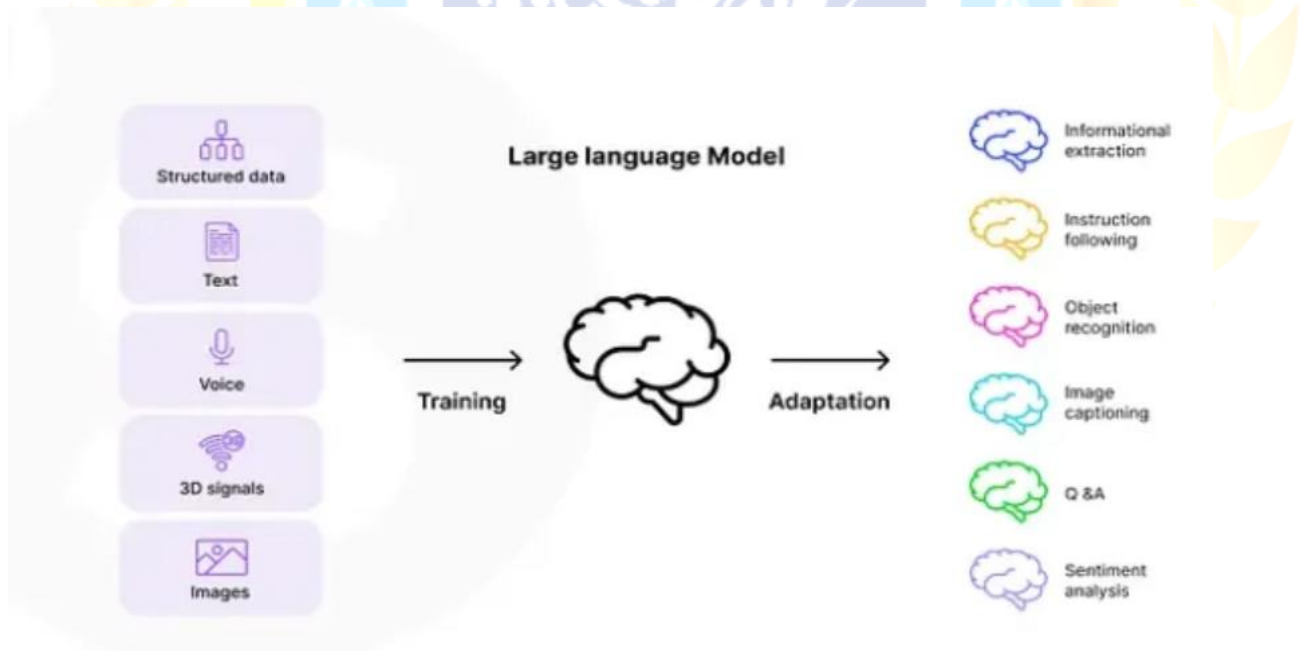

- **Quantum Generative Model (QGen):** QGen handles time-series data with fewer parameters, offering more efficient pattern recognition and problem-solving.
- **Research Insights:** A Japanese study showed QGen AI outperforms classical models in financial problem-