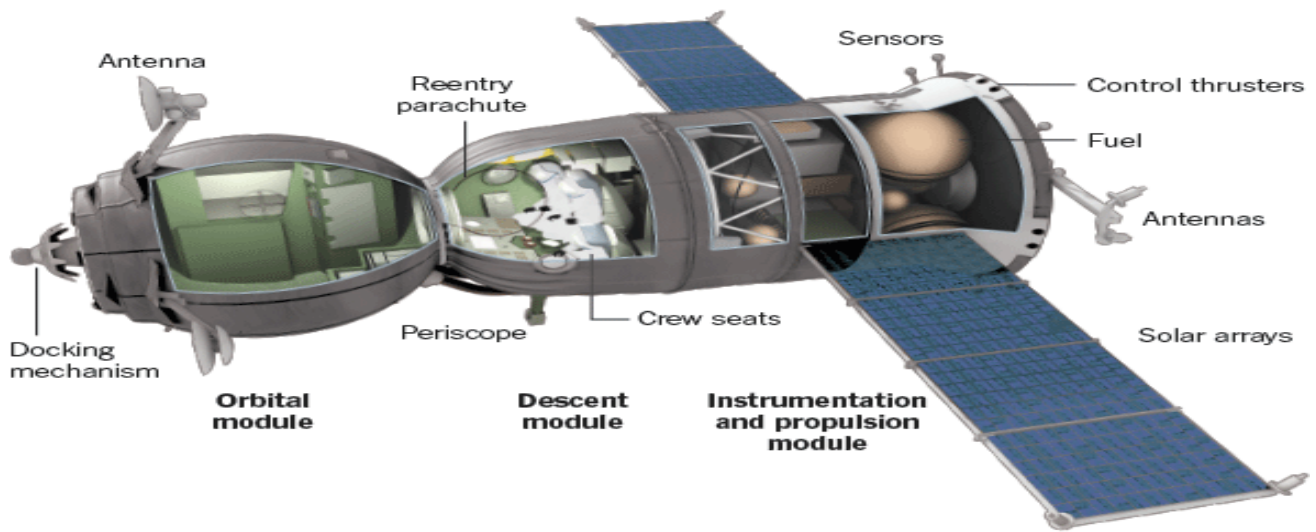

SOYUZ SPACECRAFT - SPACE

News: A Soyuz spacecraft carrying two Russians and an American docked at the International Space Station (ISS) recently, a little more than three hours after its launch.

What's in the news?

Soyuz Spacecraft:

- The Soyuz is a renowned Russian spacecraft.
- It holds the record as the longest continuously operational human spacecraft program in the annals of space exploration.

Functional Capabilities:

- **Crew Composition:** The Soyuz is manned by Russian cosmonauts, with additional crew members from the United States (referred to as astronauts) and other international astronauts from Europe, Canada, and Japan.
- **Transportation Role:** The spacecraft is crucial for ferrying cosmonauts and astronauts to and from the International Space Station (ISS).
- **Specifications:** The Soyuz has a mass of 7 tonnes, with dimensions of 7.2 meters in length and 2.7 meters in diameter, accommodating three crew members.
- **Supply Functions:** It is tasked with delivering essential supplies such as food and water to the ISS.

Dual Functionality:

- **Operational Design:** The Soyuz doubles as both a transport vehicle to the ISS and a safety mechanism.
- **Emergency Utility:** It remains perpetually docked at the ISS to serve as an emergency escape vehicle, facilitating rapid evacuation and safe return to Earth when necessary.